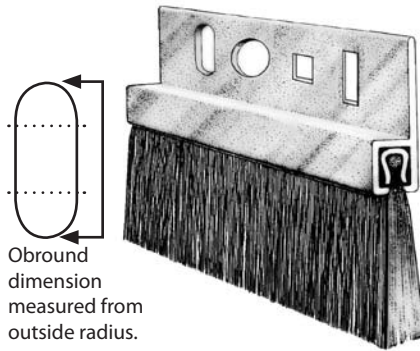

Punching Options

Obround dimension measured from outside radius.

WORKSHEET

IWPO.0909

Contact Name: _____

Company Name: _____

Phone: _____

Fax: _____

Email: _____

Please feel free to contact us for assistance.

804-743-0982 | 800-787-7325

industrial@sealeze.com

ROUND

in.	mm	in.	mm
0.094	2.388	0.228	5.791
0.106	2.692	0.236	5.994
0.112	2.845	0.250	6.350
0.125	3.175	0.258	6.553
0.128	3.251	0.266	6.756
0.134	3.404	0.276	7.010
0.137	3.480	0.281	7.137
0.140	3.556	0.297	7.544
0.156	3.962	0.313	7.950
0.160	4.064	0.340	8.636
0.166	4.216	0.354	8.992
0.172	4.369	0.375	9.525
0.177	4.496	0.391	9.931
0.188	4.775	0.406	10.312
0.196	4.978	0.440	11.176
0.201	5.105	0.500	12.700
0.215	5.461	0.562	14.275
0.203	5.156	0.625	15.875
0.219	5.563	0.750	19.050